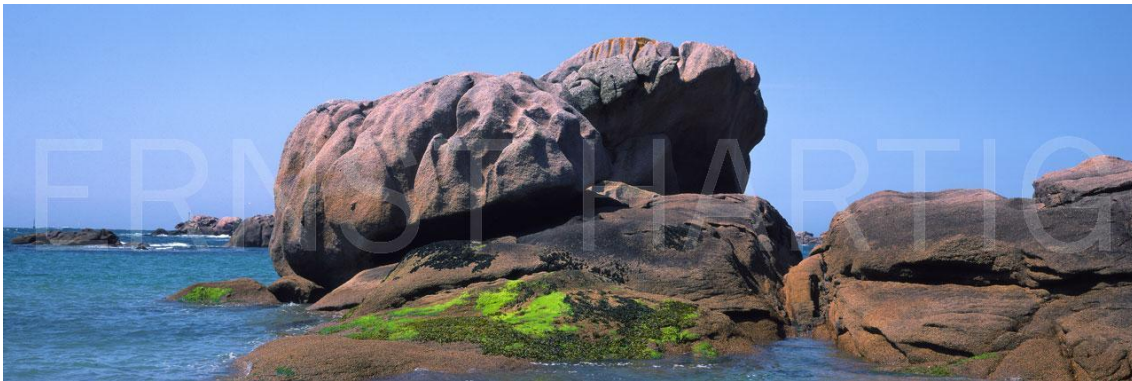

ERNST HARTIG

Rosa Granitküste Bretagne 2002
Photography

Fine Art Print on Hahnemühle German Etching 310g Paper
Image size 5.9 x 17.7 inch
Edition A of 3
EUR 85.00